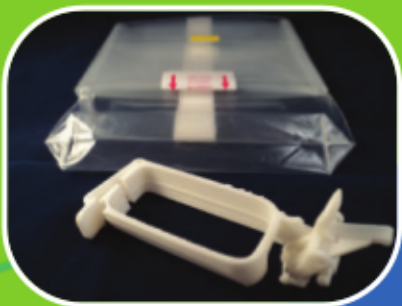

Eco Guider

7 good reasons to choose for Eco-Guider

- 1 Real cost effective. Reusable guider.
- 2 No assembling. One piece.
- 3 Perfect for All needle gauges.
- 4 Continuous angle range.
- 5 Quick Release.
- 6 Perfect IN-Plane and Out-of-Plane version.
- 7 Adaptable to ALL Brands of Transducers.

Adaptable to ALL Brands of Transducers!

The reusable guider fixed on the bracket is in **ONE** piece - NO assembling!
To be used **inside** the cover.

Just press to open for **desired needle Gauge** and for **QUICK** release.